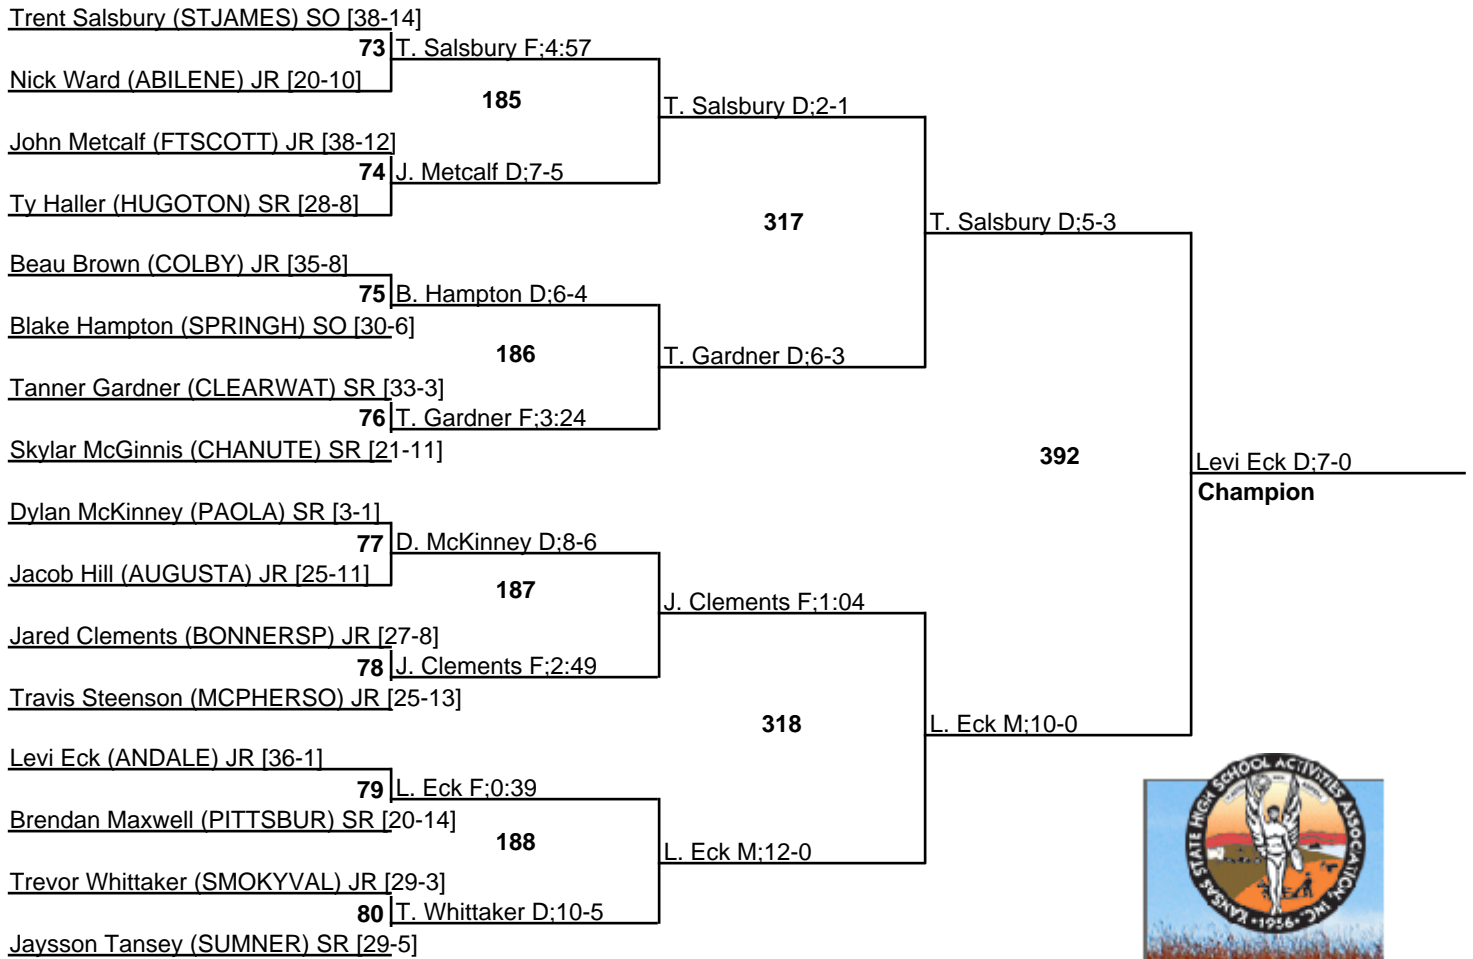

KSHSAA 4A State Tournament

160

25 February 2012

KSHSAA 4A State Tournament

170

25 February 2012

KSHSAA 4A State Tournament

182