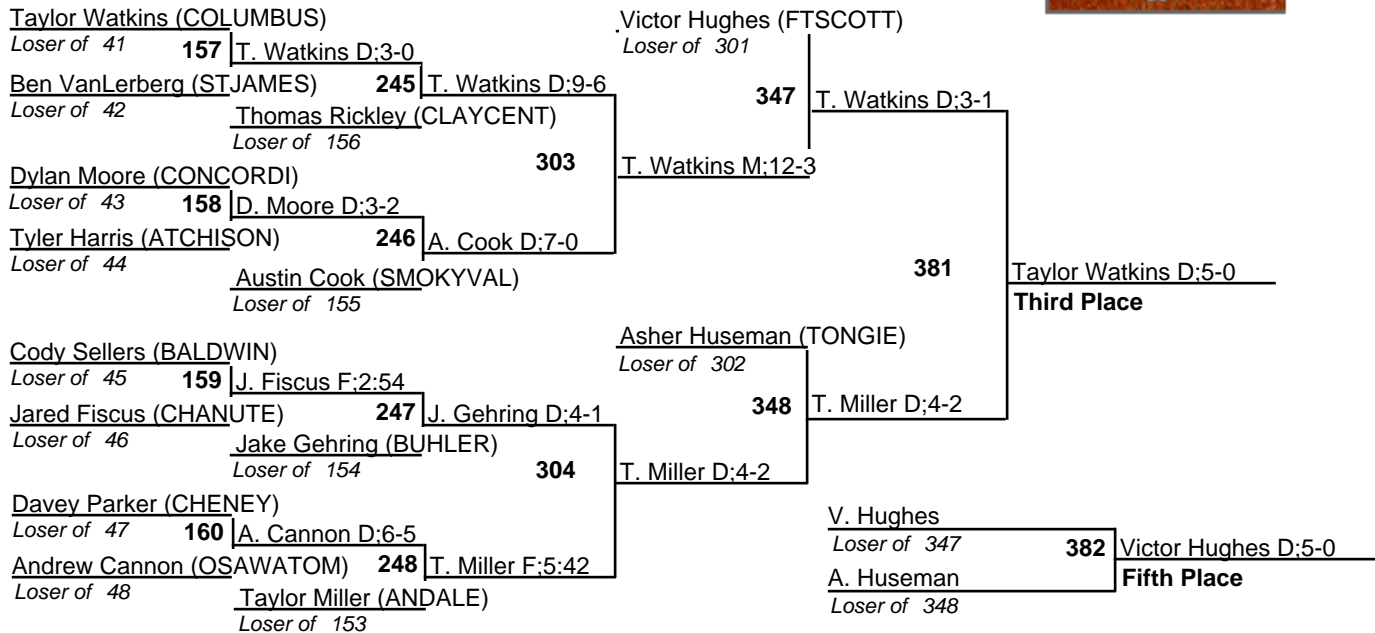

KSHSAA 4A State Tournament

25 February 2012