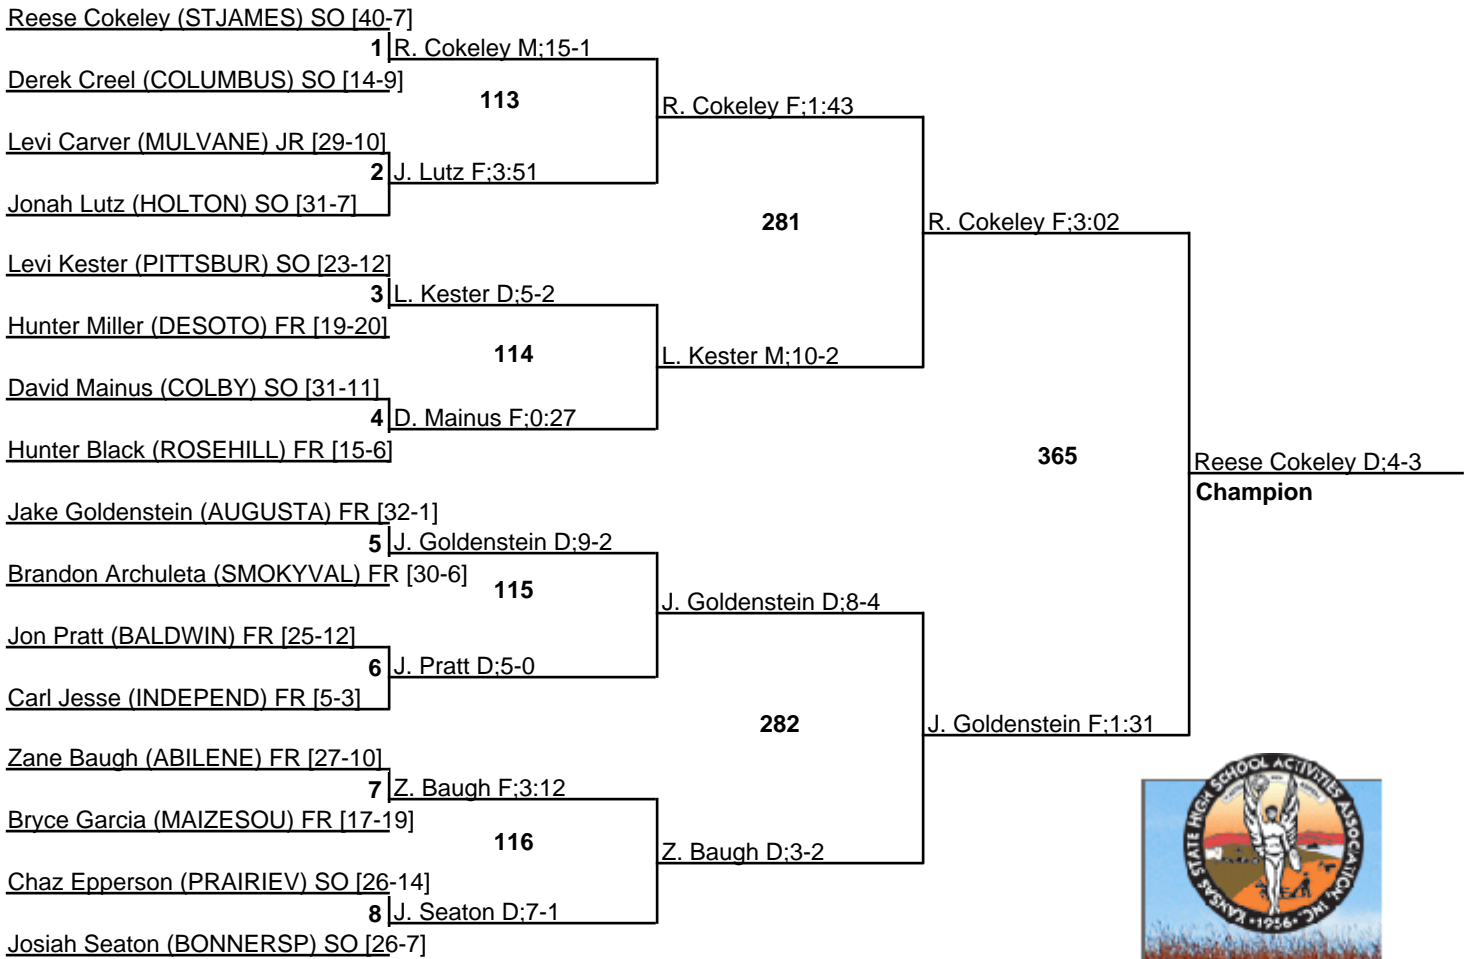

KSHSAA 4A State Tournament

25 February 2012

KSHSAA 4A State Tournament

25 February 2012

KSHSAA 4A State Tournament

25 February 2012

KSHSAA 4A State Tournament

25 February 2012