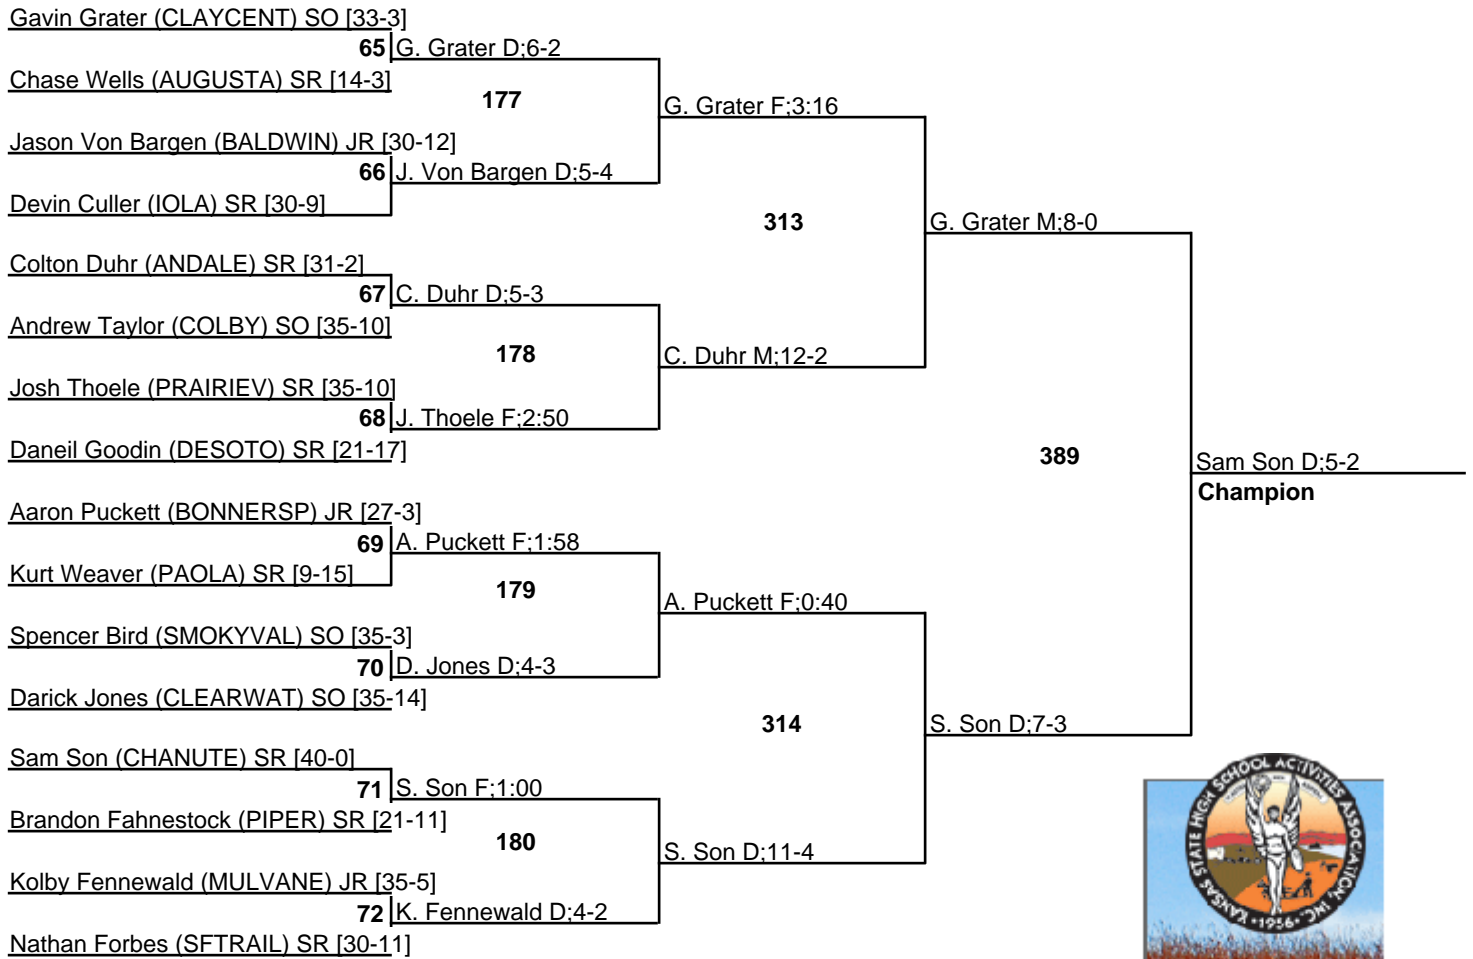

KSHSAA 4A State Tournament

160

25 February 2012