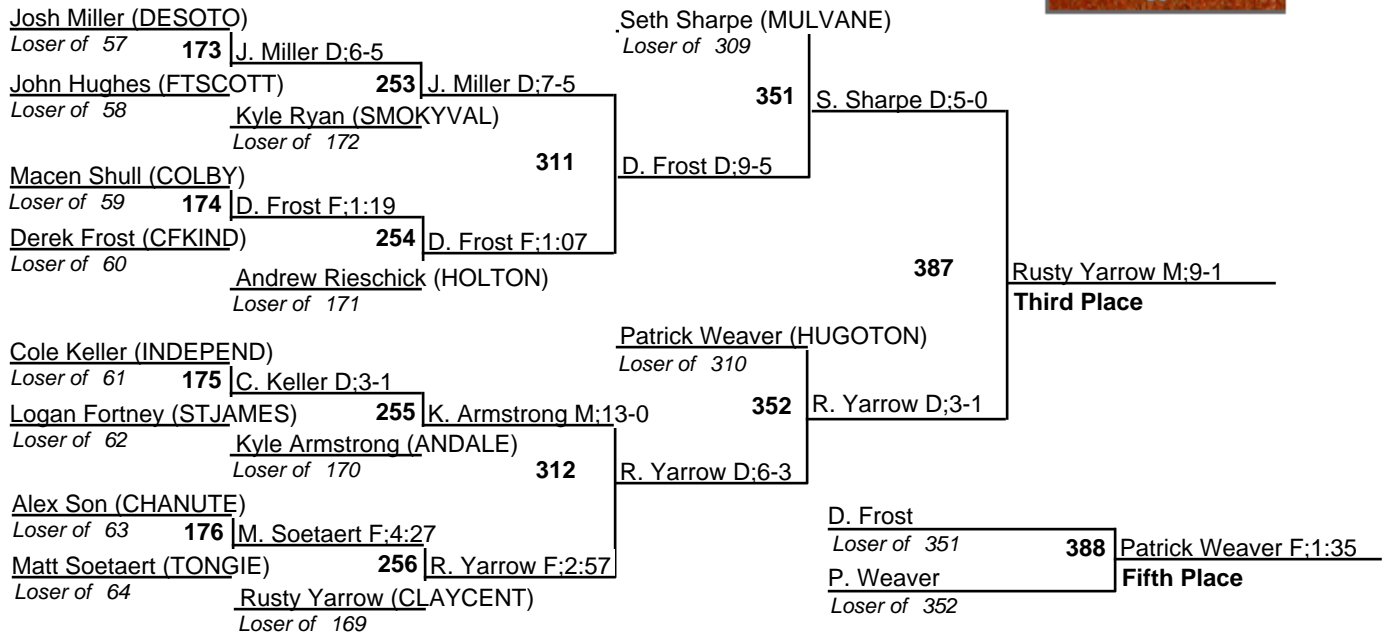

KSHSAA 4A State Tournament

25 February 2012

KSHSAA 4A State Tournament

25 February 2012

KSHSAA 4A State Tournament

25 February 2012

KSHSAA 4A State Tournament

25 February 2012