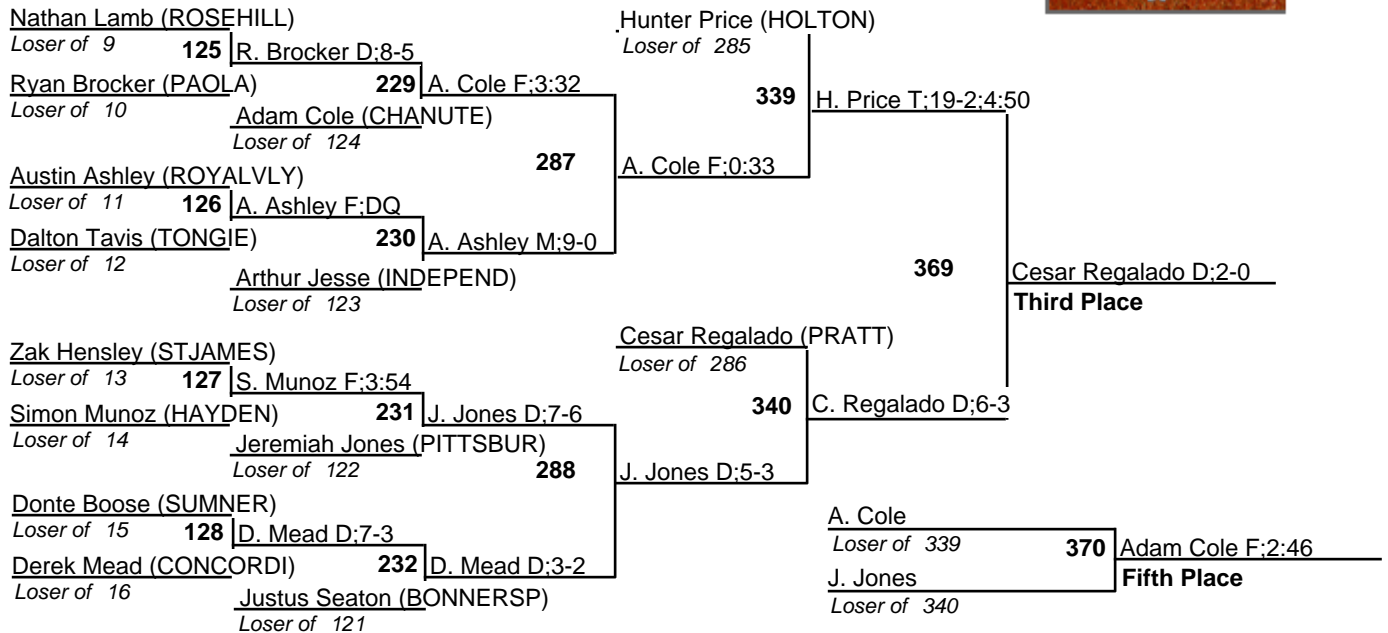

KSHSAA 4A State Tournament

25 February 2012

KSHSAA 4A State Tournament

25 February 2012

KSHSAA 4A State Tournament

25 February 2012

KSHSAA 4A State Tournament

25 February 2012