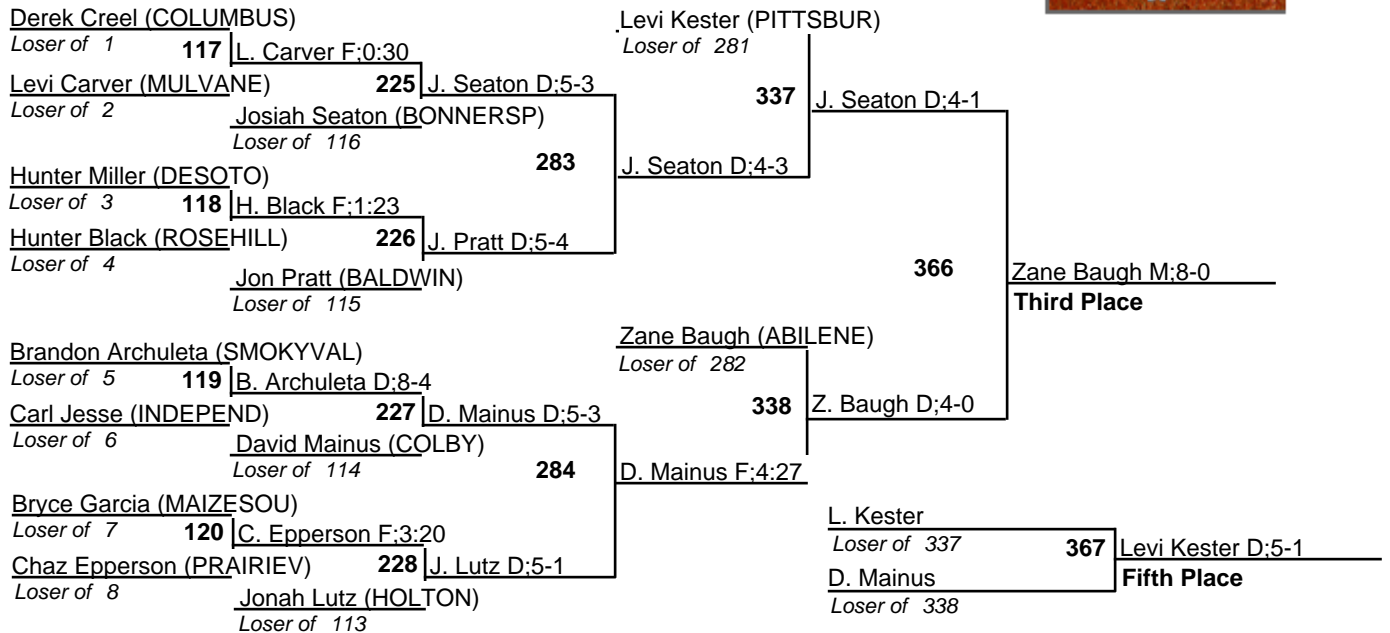

KSHSAA 4A State Tournament

25 February 2012

KSHSAA 4A State Tournament

25 February 2012

KSHSAA 4A State Tournament

25 February 2012

KSHSAA 4A State Tournament

25 February 2012