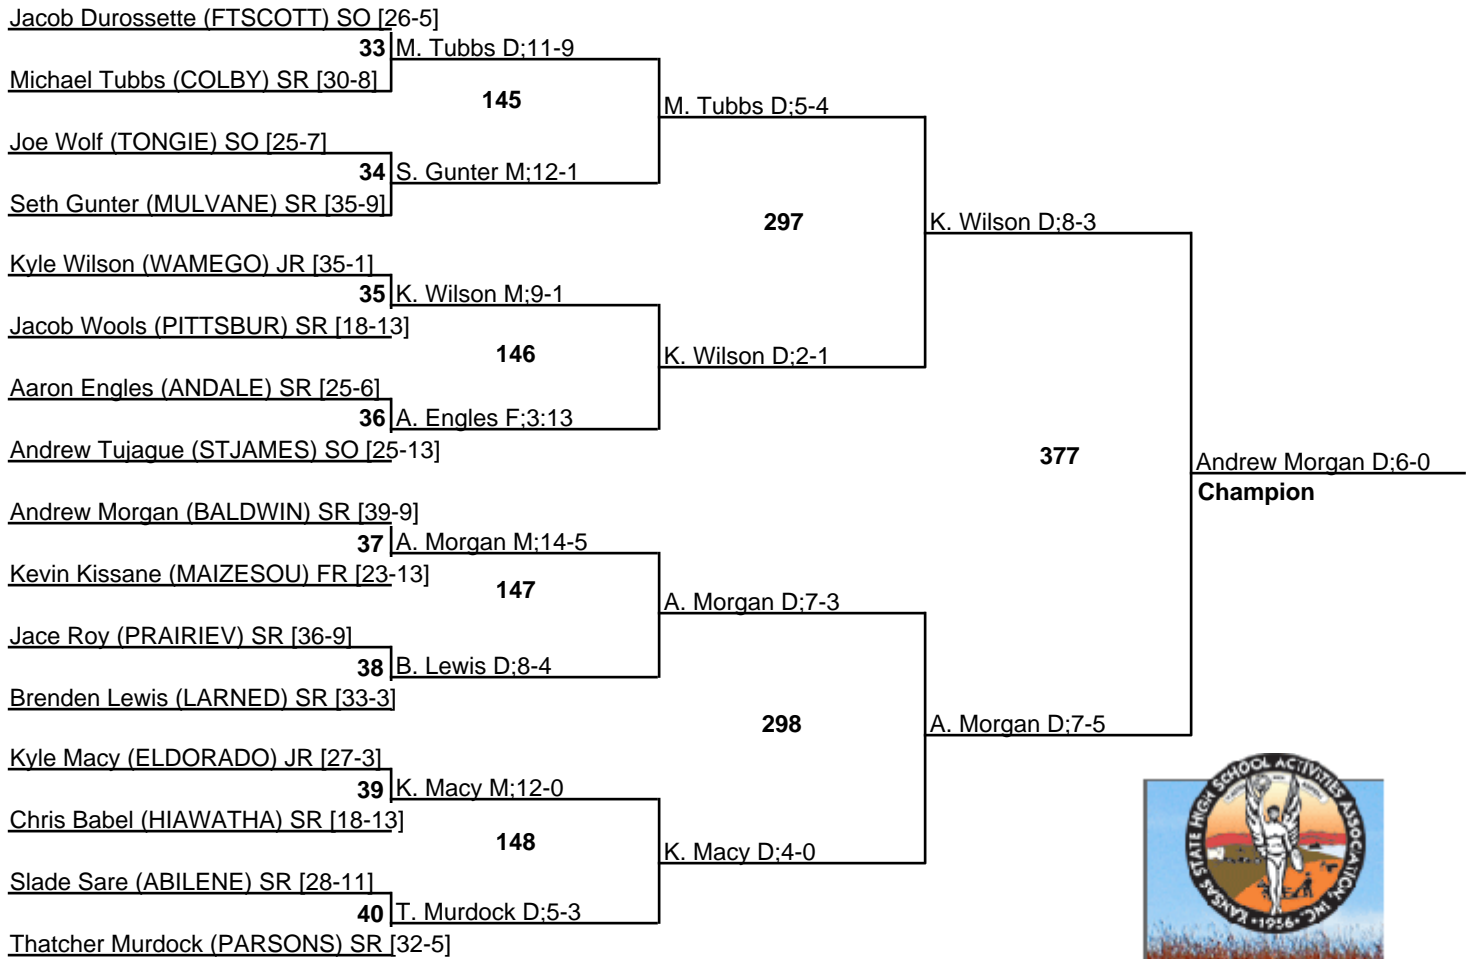

KSHSAA 4A State Tournament

25 February 2012