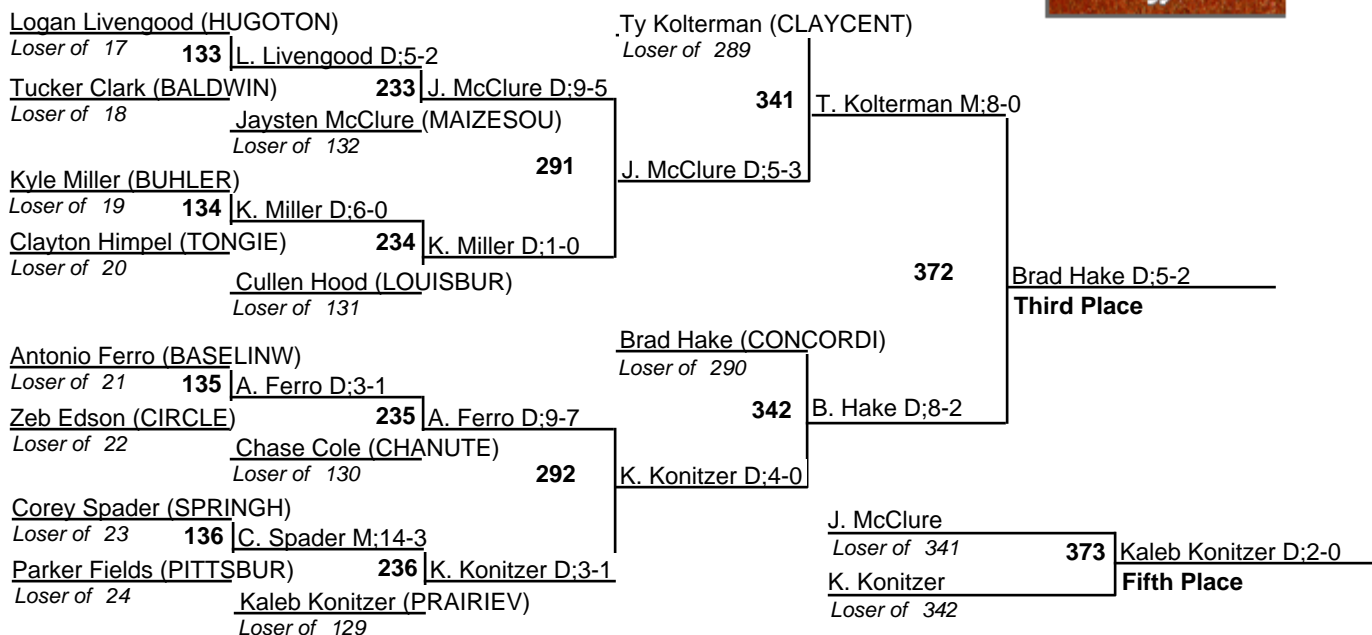

KSHSAA 4A State Tournament

25 February 2012

KSHSAA 4A State Tournament

25 February 2012

KSHSAA 4A State Tournament

25 February 2012

KSHSAA 4A State Tournament

25 February 2012