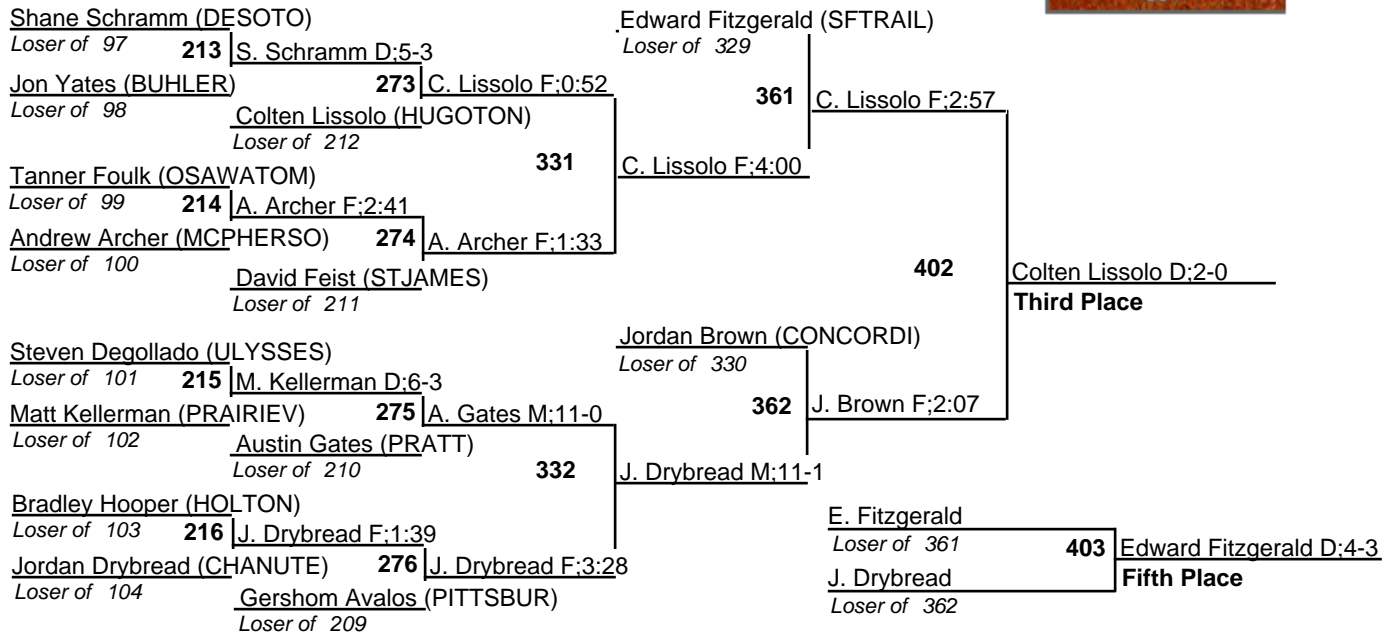

25 February 2012

KSHSAA 4A State Tournament

25 February 2012

KSHSAA 4A State Tournament

220

25 February 2012

KSHSAA 4A State Tournament

25 February 2012