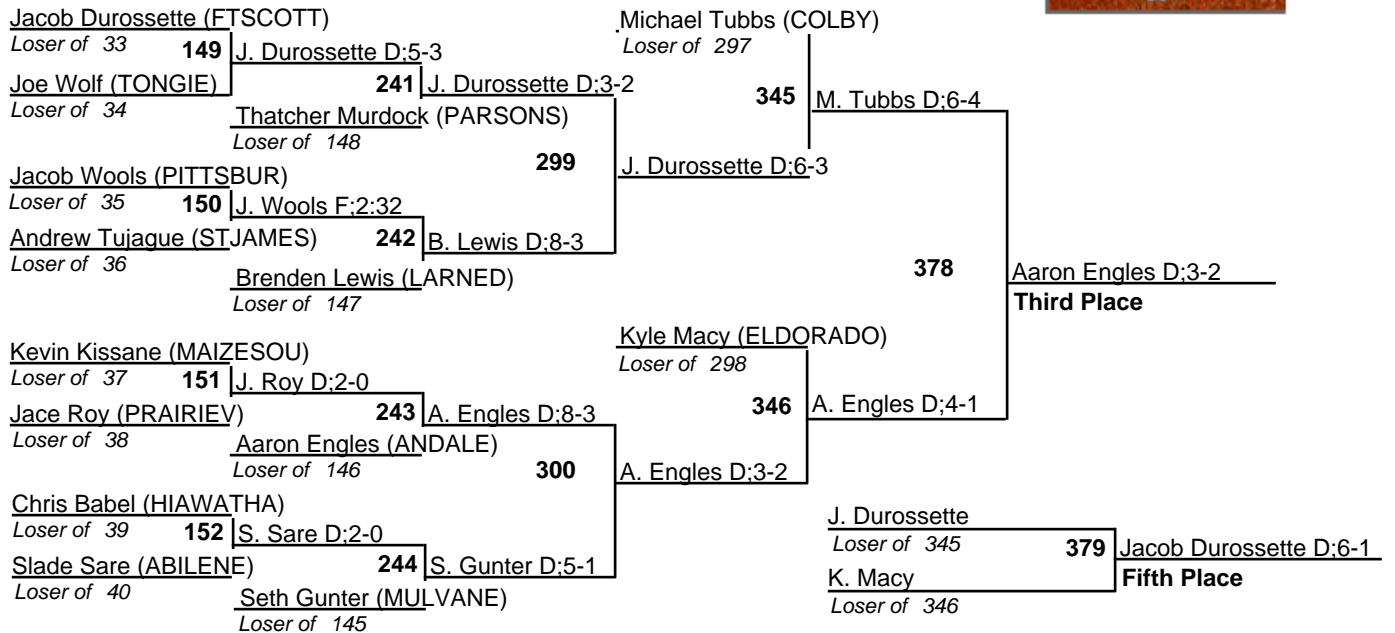

KSHSAA 4A State Tournament

25 February 2012

KSHSAA 4A State Tournament

25 February 2012

KSHSAA 4A State Tournament

25 February 2012

KSHSAA 4A State Tournament

25 February 2012