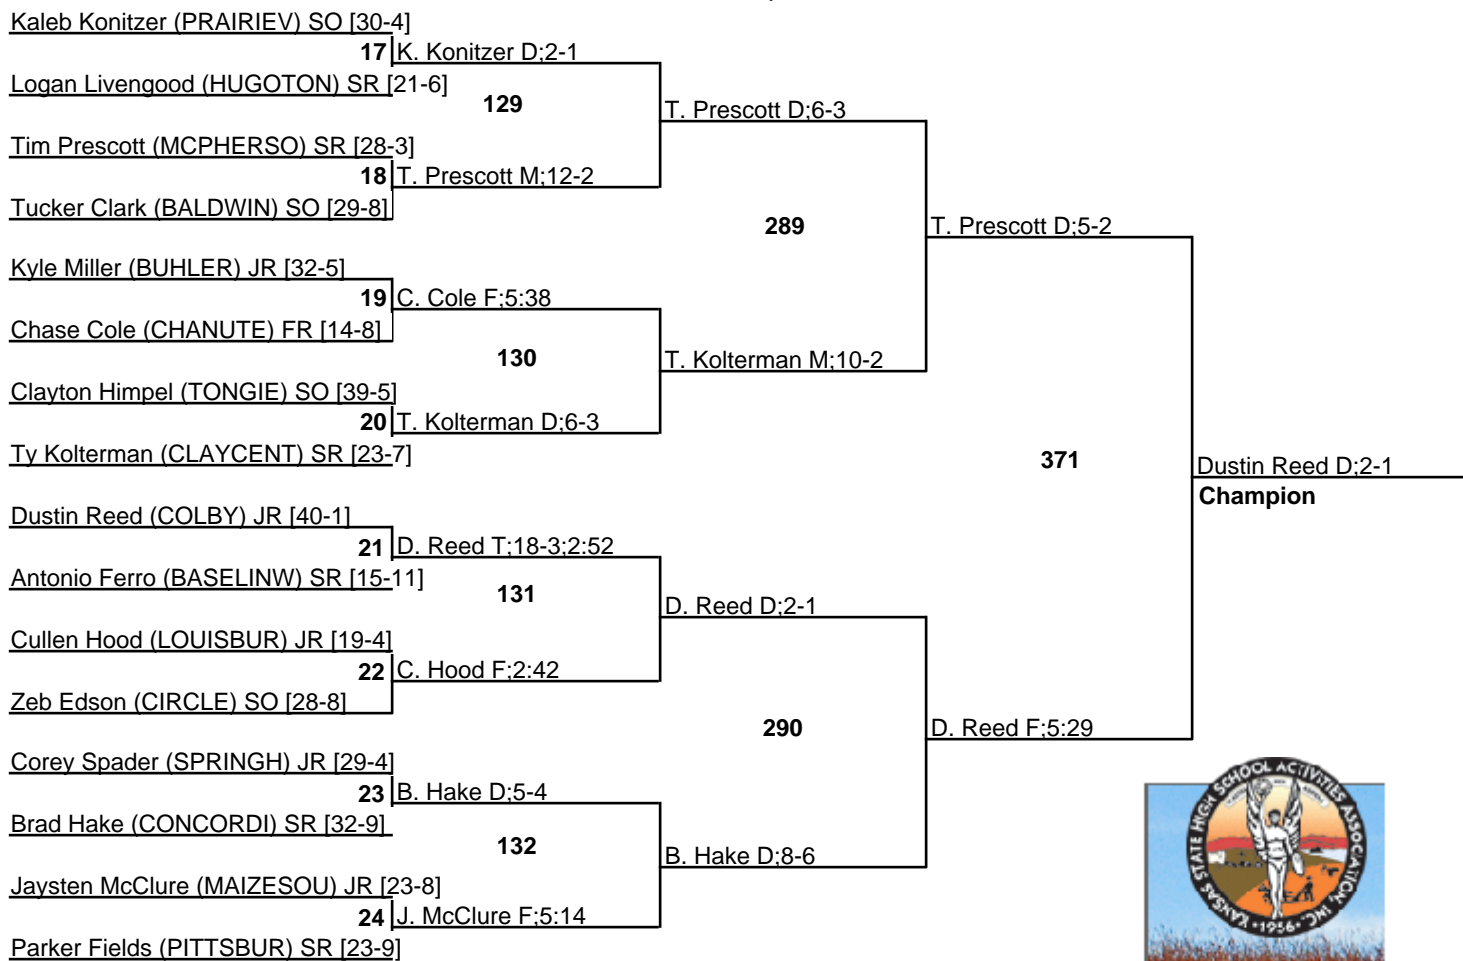

KSHSAA 4A State Tournament

25 February 2012

KSHSAA 4A State Tournament

25 February 2012

KSHSAA 4A State Tournament

25 February 2012

KSHSAA 4A State Tournament

25 February 2012