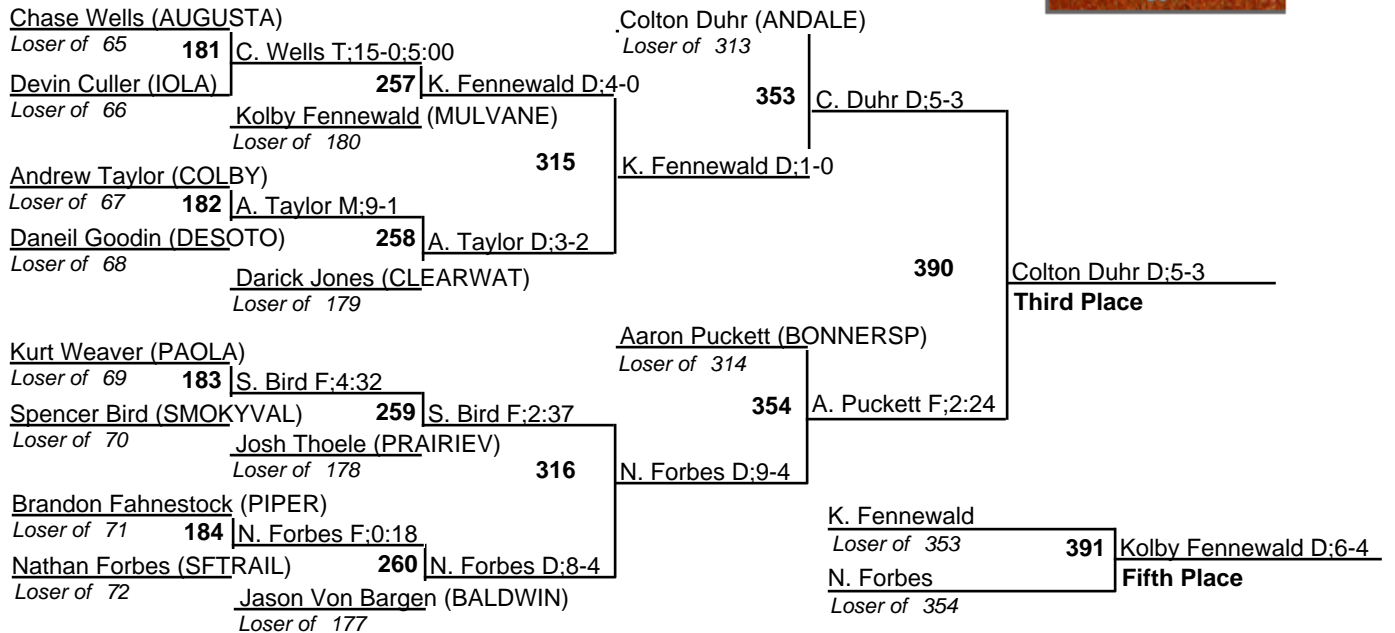

KSHSAA 4A State Tournament

160

25 February 2012