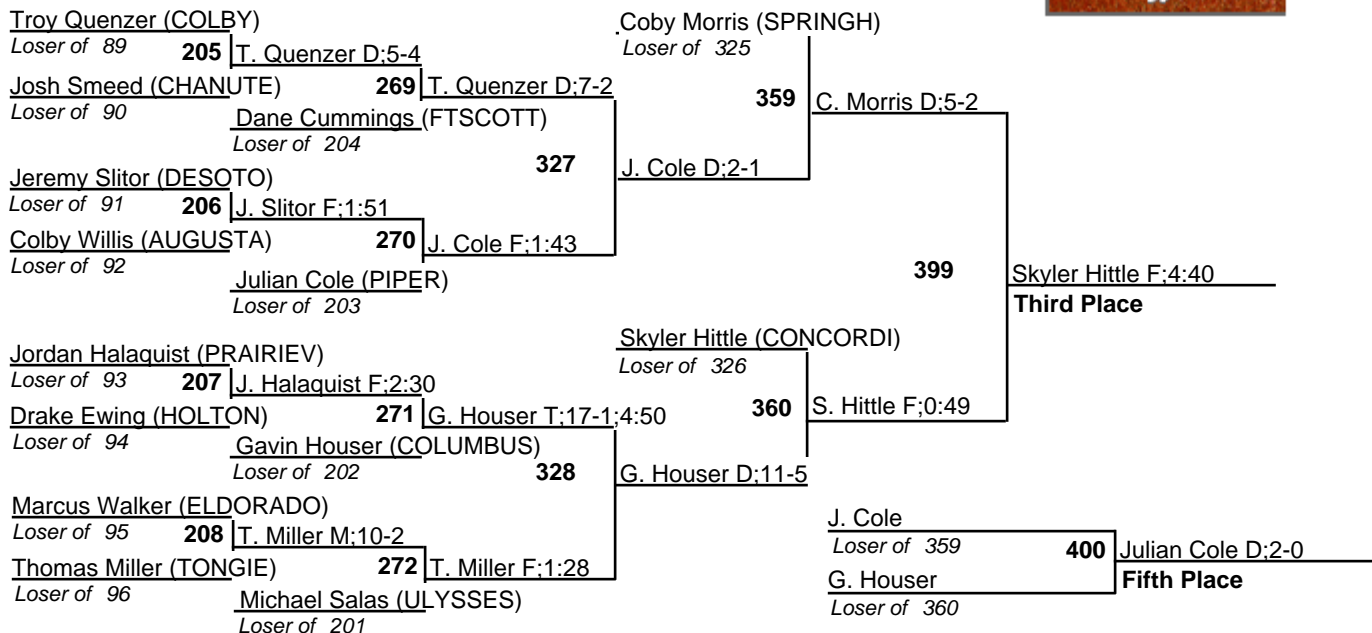

KSHSAA 4A State Tournament

25 February 2012