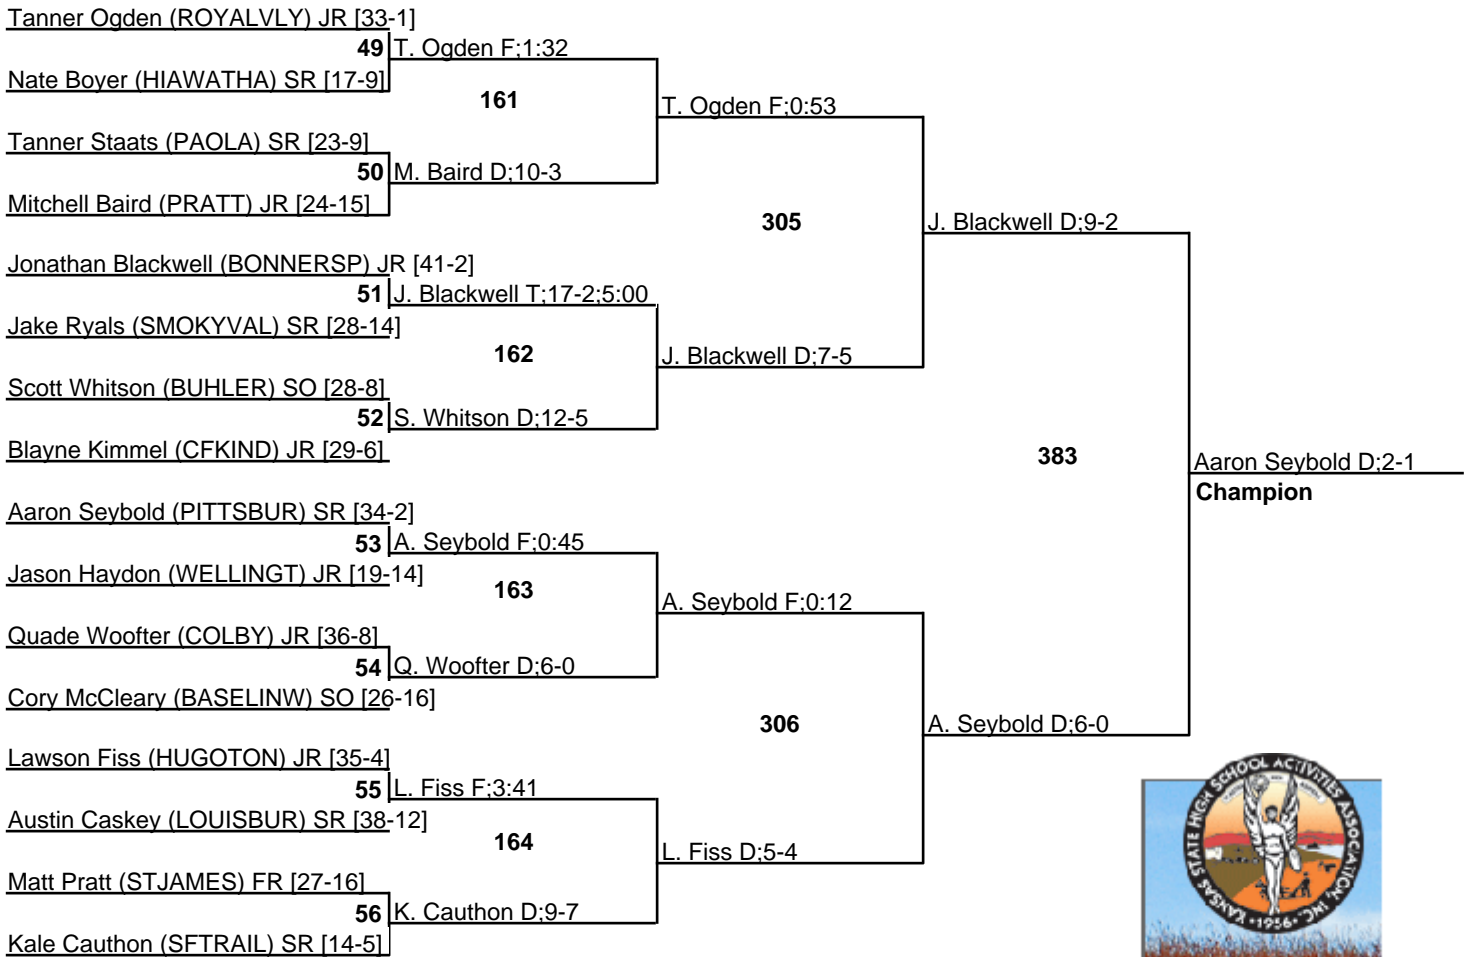

KSHSAA 4A State Tournament

25 February 2012

KSHSAA 4A State Tournament

25 February 2012

KSHSAA 4A State Tournament

25 February 2012

KSHSAA 4A State Tournament

25 February 2012