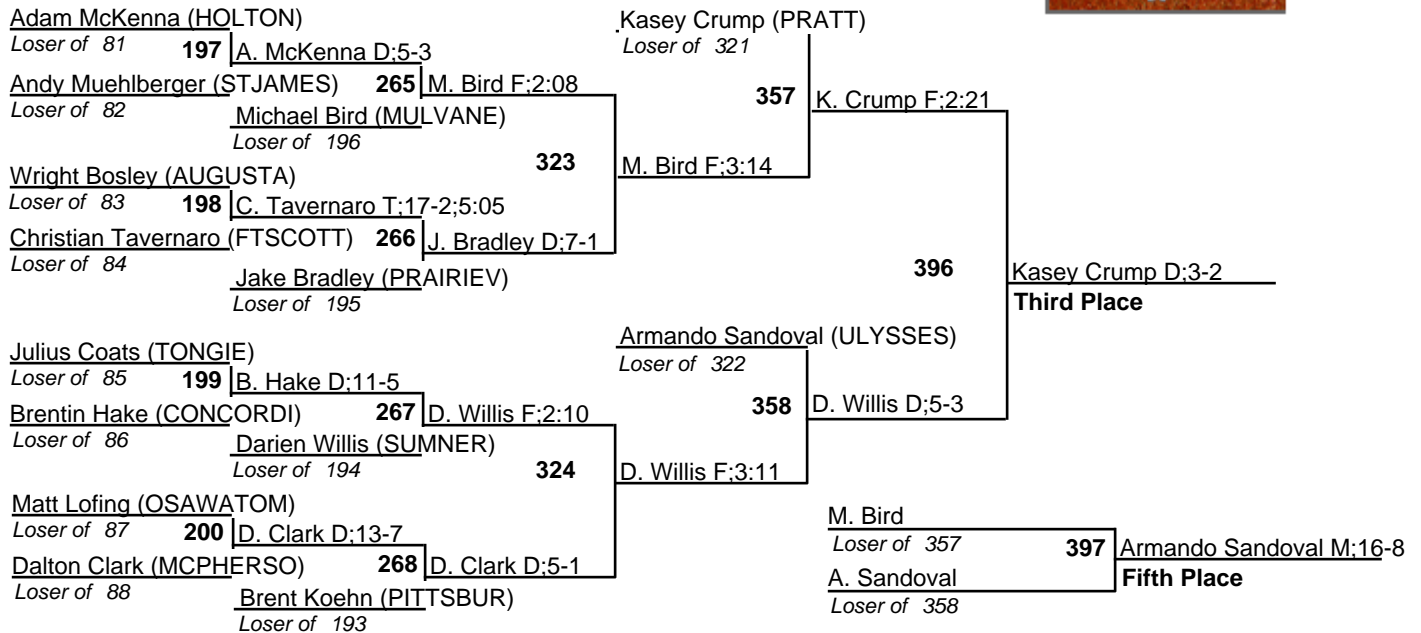

KSHSAA 4A State Tournament

182

25 February 2012