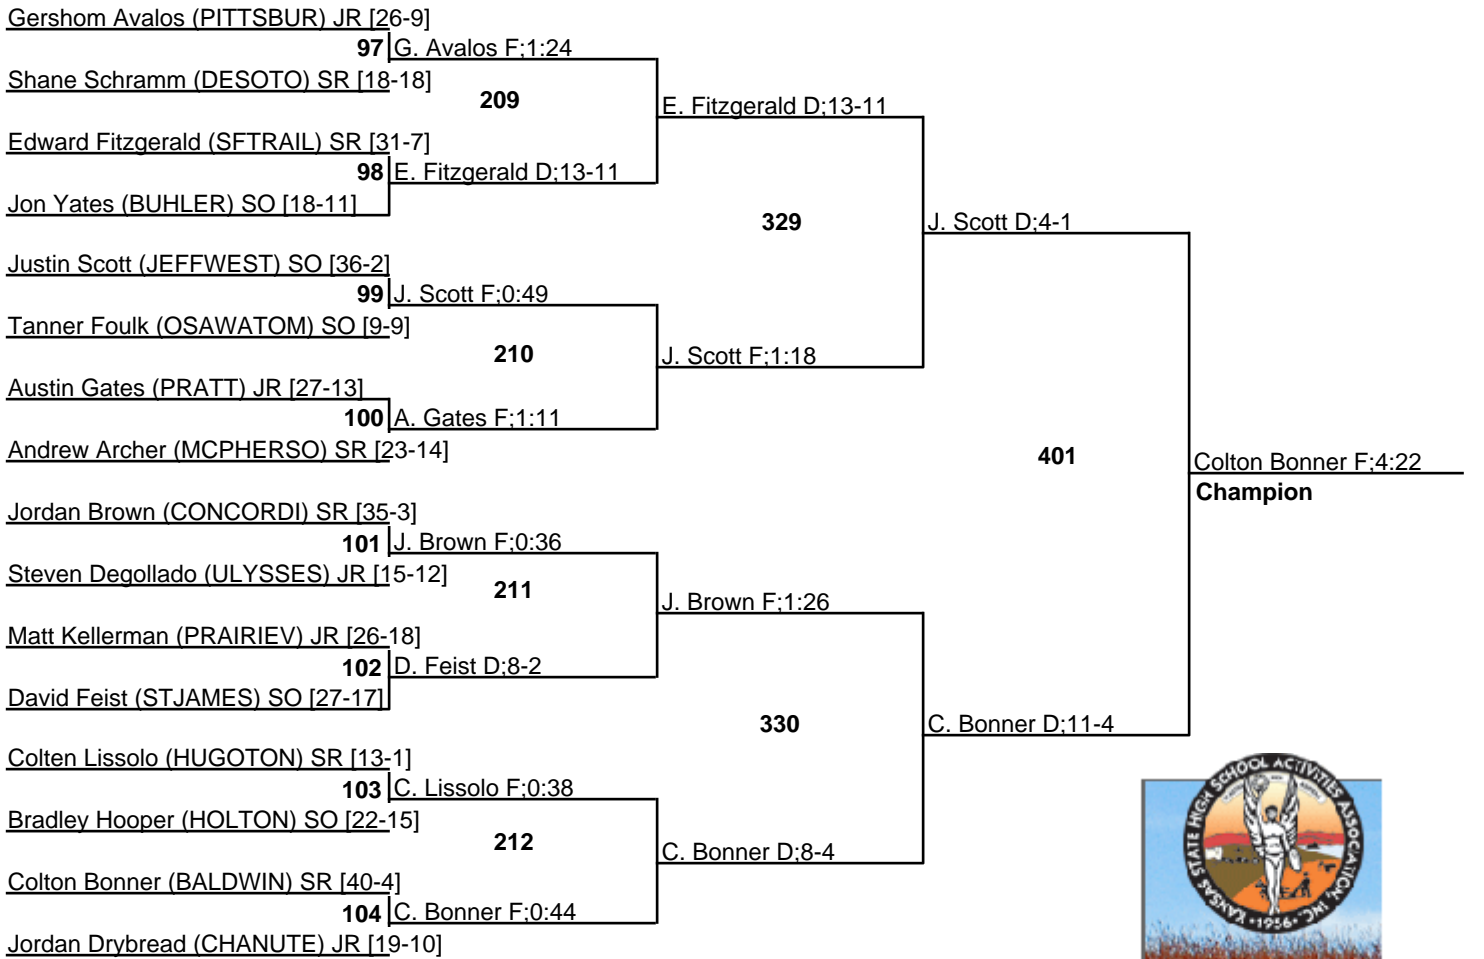

25 February 2012

KSHSAA 4A State Tournament

25 February 2012

KSHSAA 4A State Tournament

220

25 February 2012

KSHSAA 4A State Tournament

25 February 2012