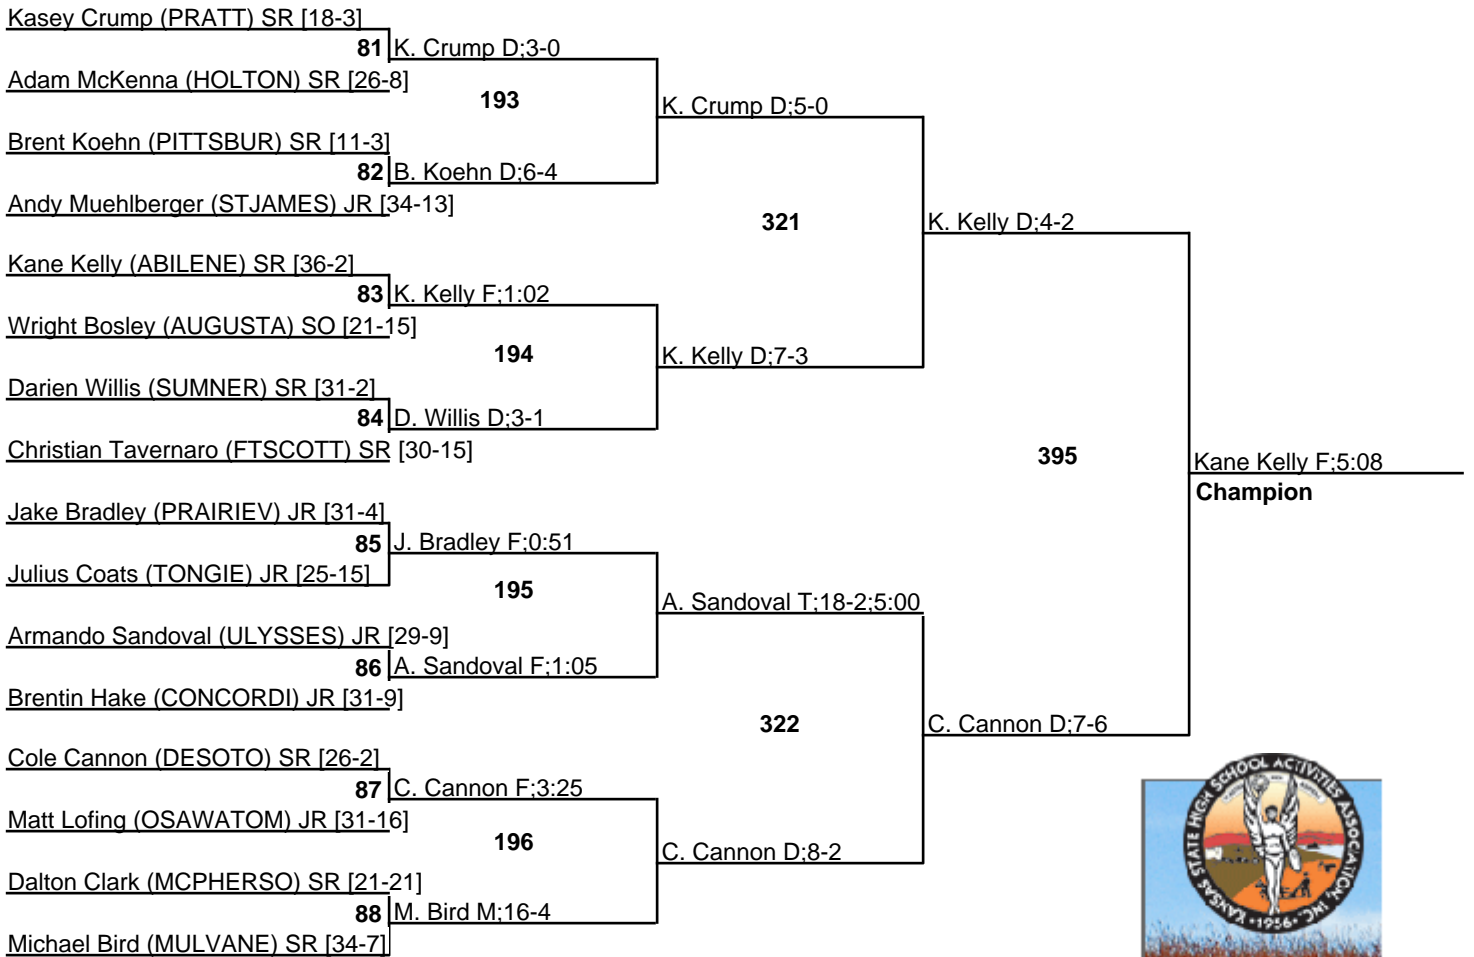

KSHSAA 4A State Tournament

182

25 February 2012