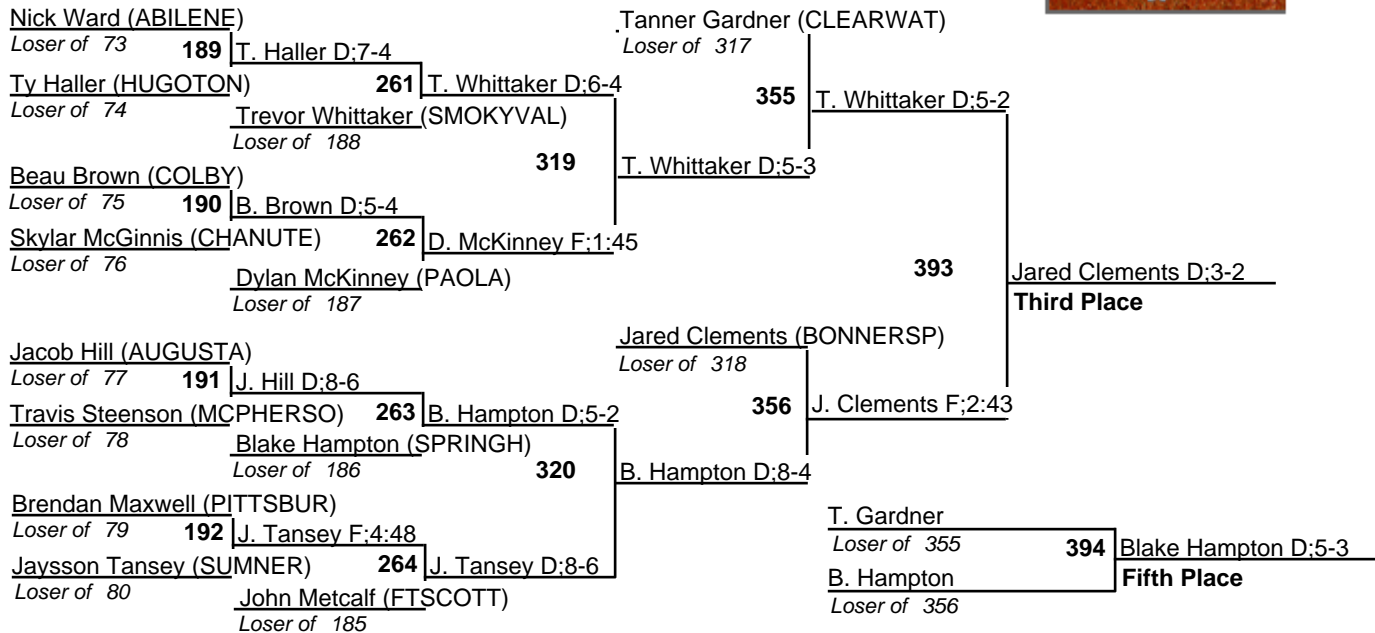

KSHSAA 4A State Tournament

160

25 February 2012

KSHSAA 4A State Tournament

170

25 February 2012

KSHSAA 4A State Tournament

182