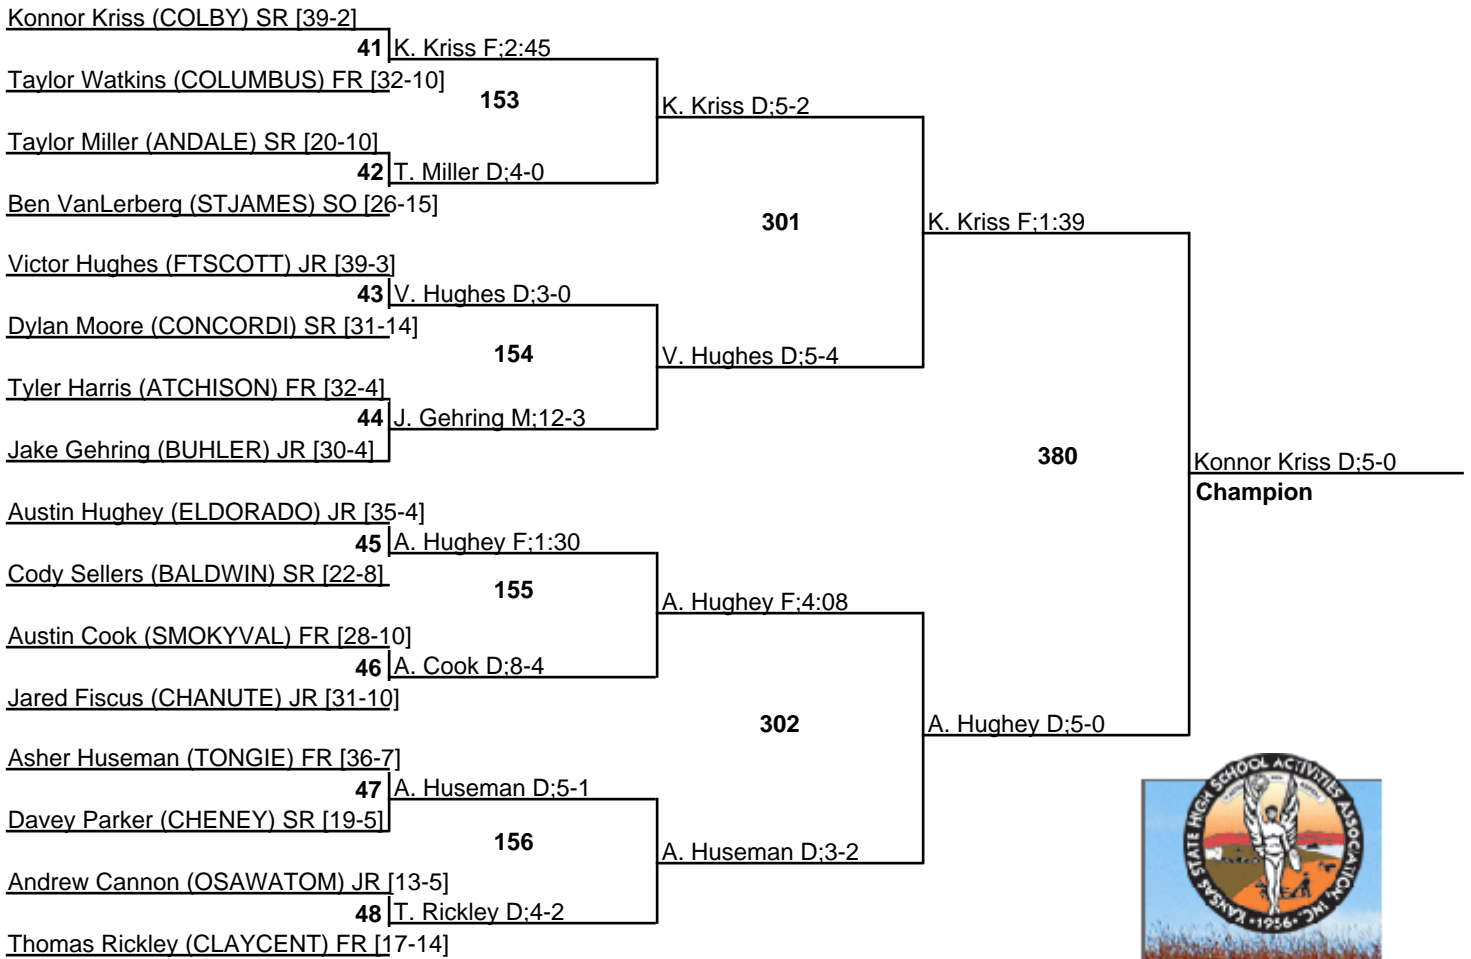

KSHSAA 4A State Tournament

25 February 2012