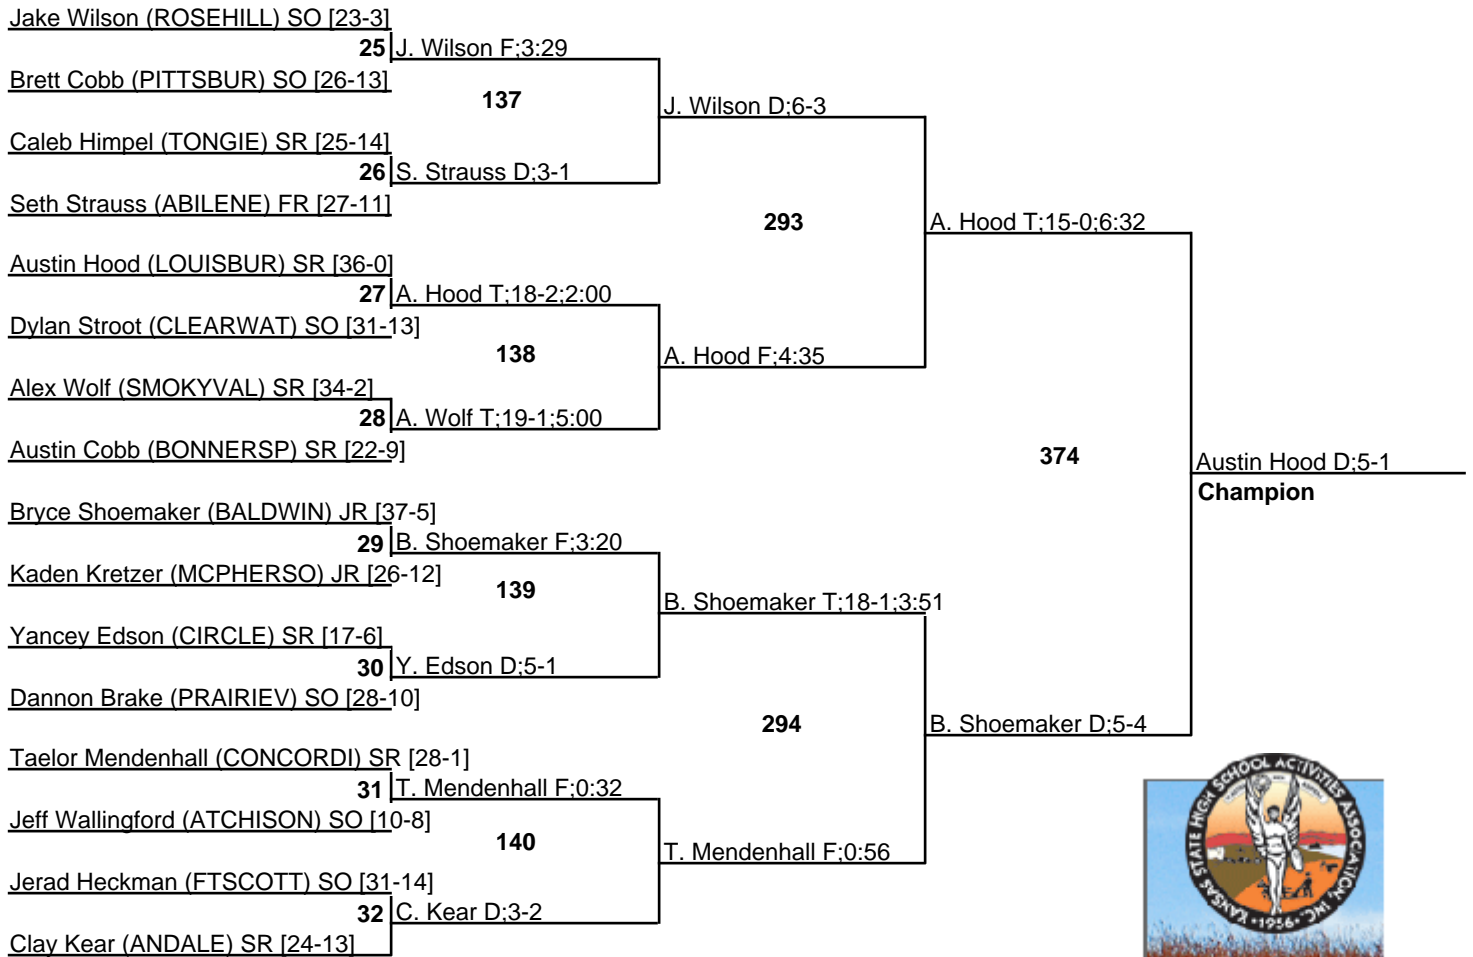

KSHSAA 4A State Tournament

25 February 2012

KSHSAA 4A State Tournament

25 February 2012

KSHSAA 4A State Tournament

25 February 2012

KSHSAA 4A State Tournament

25 February 2012