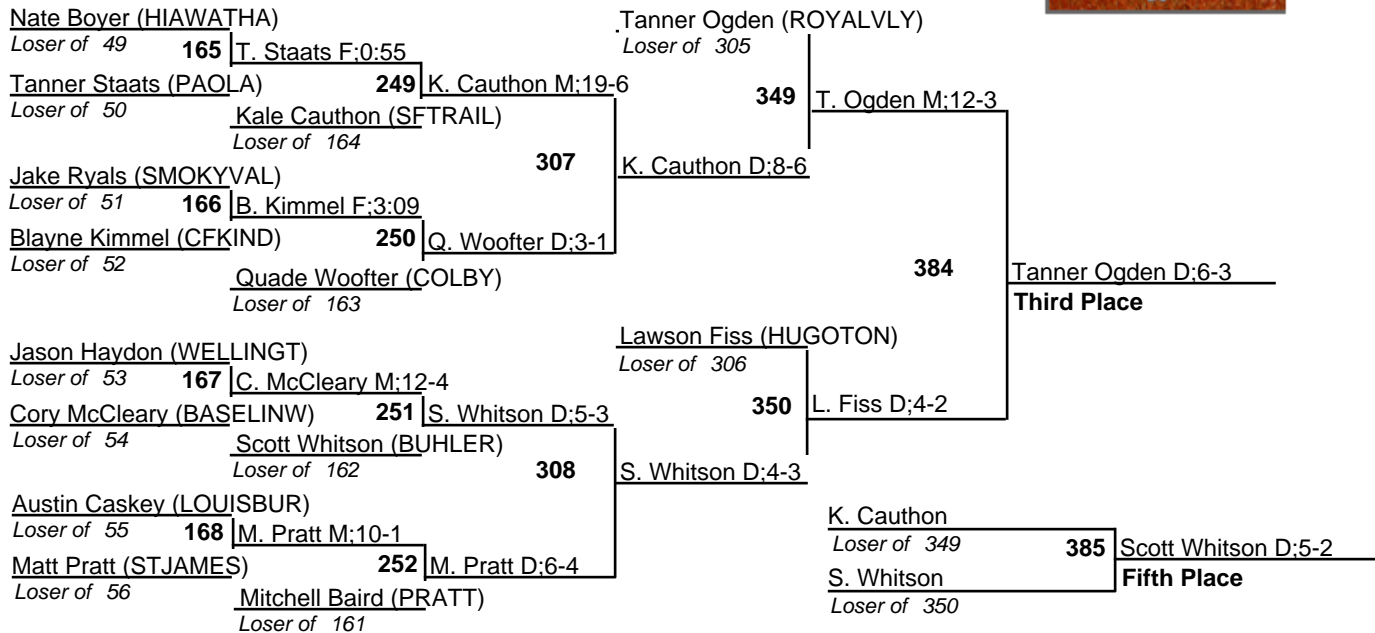

KSHSAA 4A State Tournament

25 February 2012

KSHSAA 4A State Tournament

25 February 2012

KSHSAA 4A State Tournament

25 February 2012

KSHSAA 4A State Tournament

25 February 2012