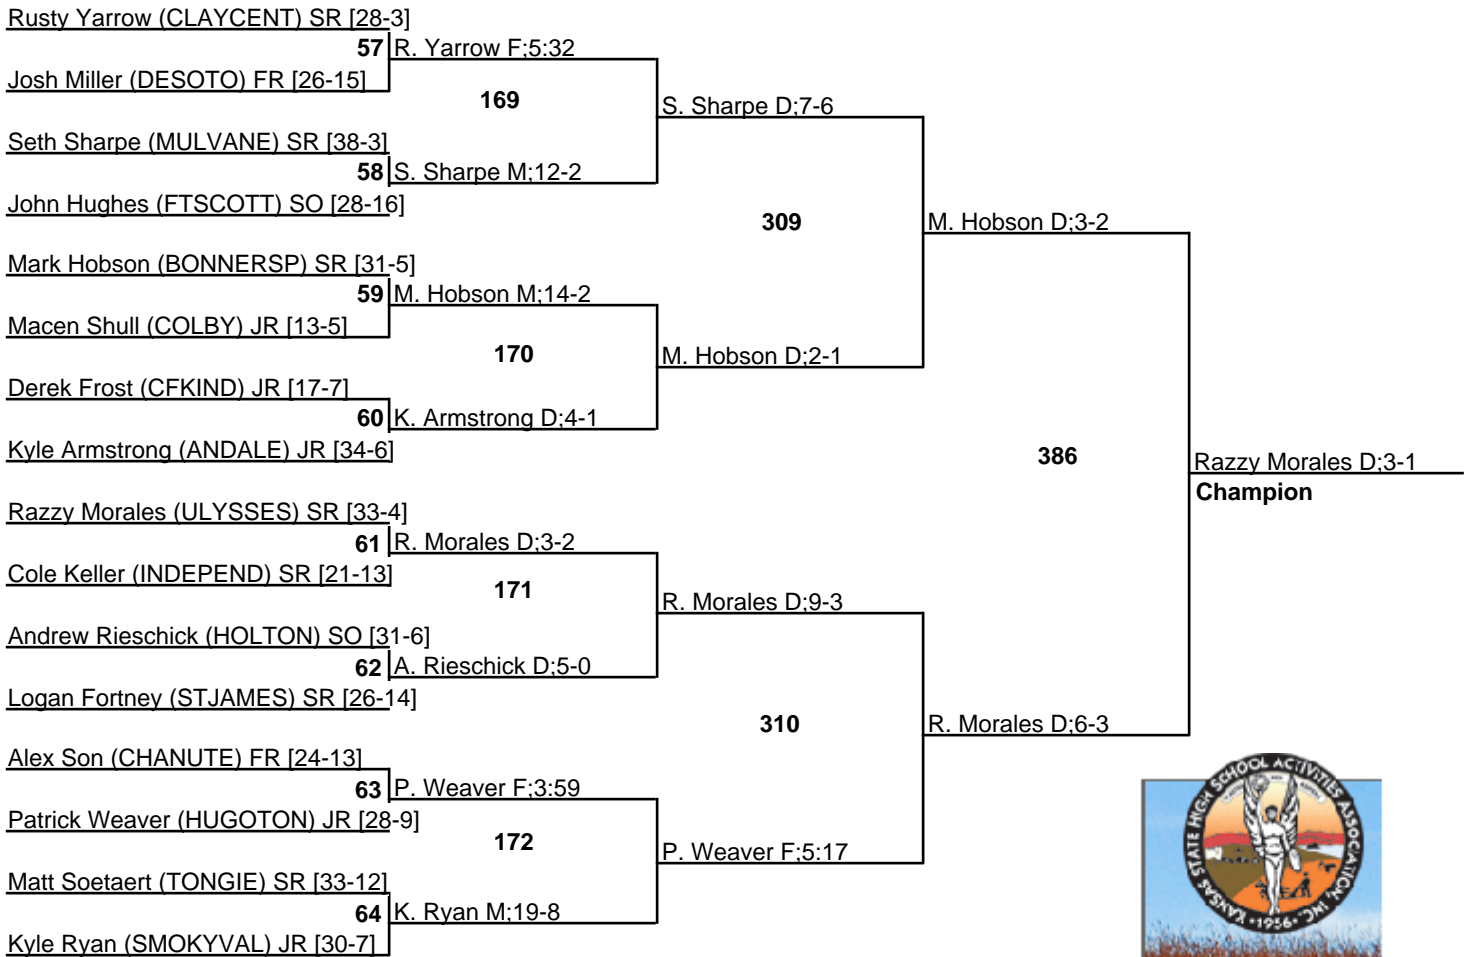

KSHSAA 4A State Tournament

25 February 2012

KSHSAA 4A State Tournament

25 February 2012

KSHSAA 4A State Tournament

25 February 2012

KSHSAA 4A State Tournament

25 February 2012