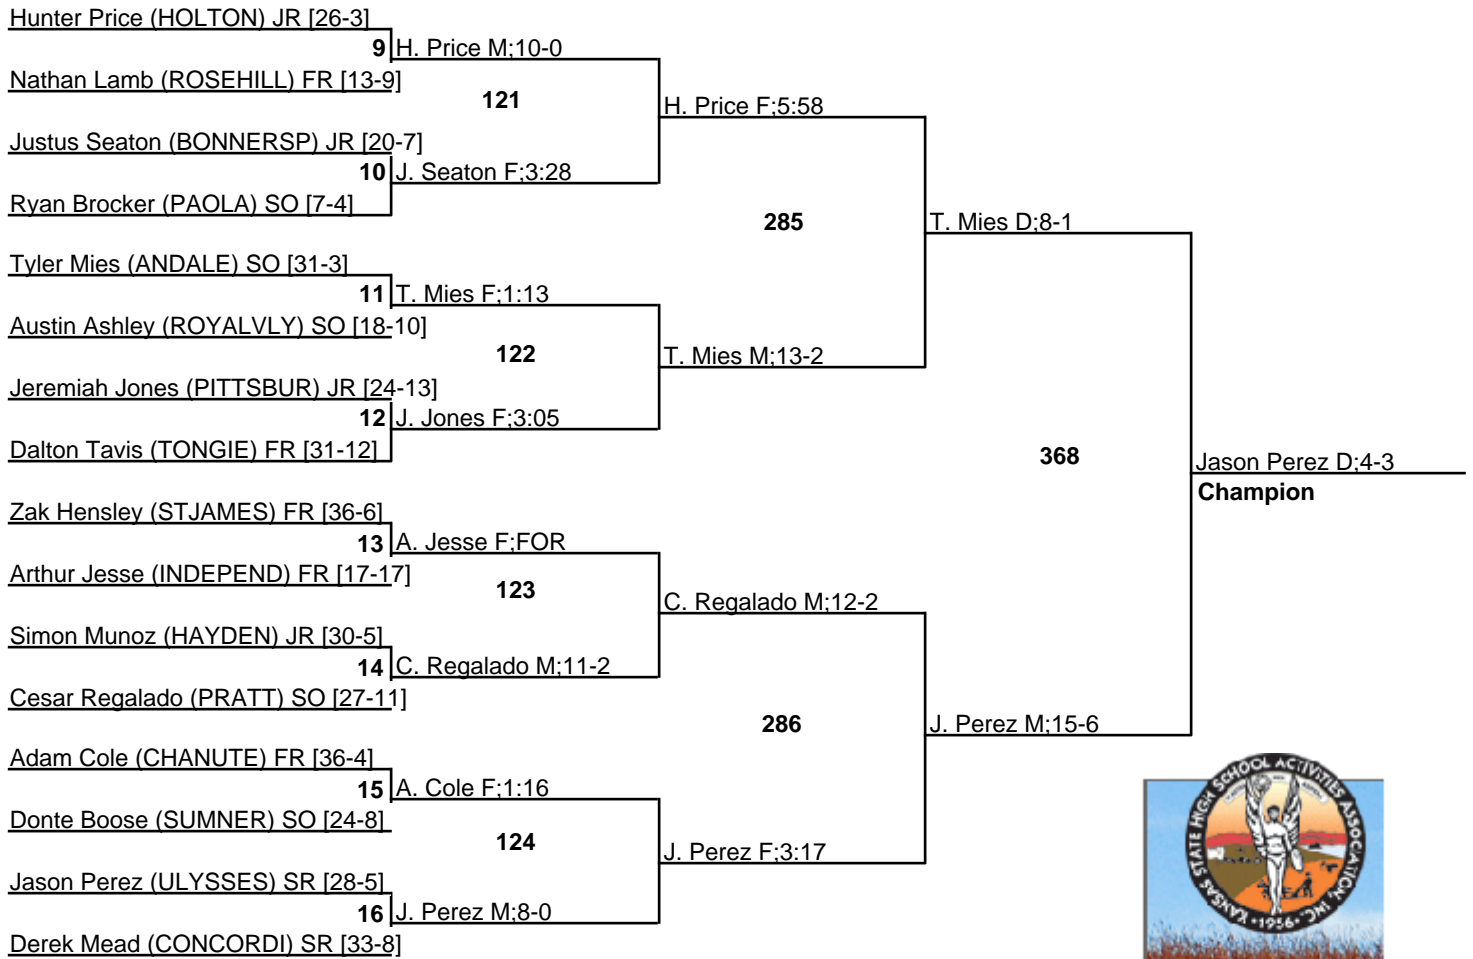

KSHSAA 4A State Tournament

25 February 2012

KSHSAA 4A State Tournament

25 February 2012

KSHSAA 4A State Tournament

25 February 2012

KSHSAA 4A State Tournament

25 February 2012