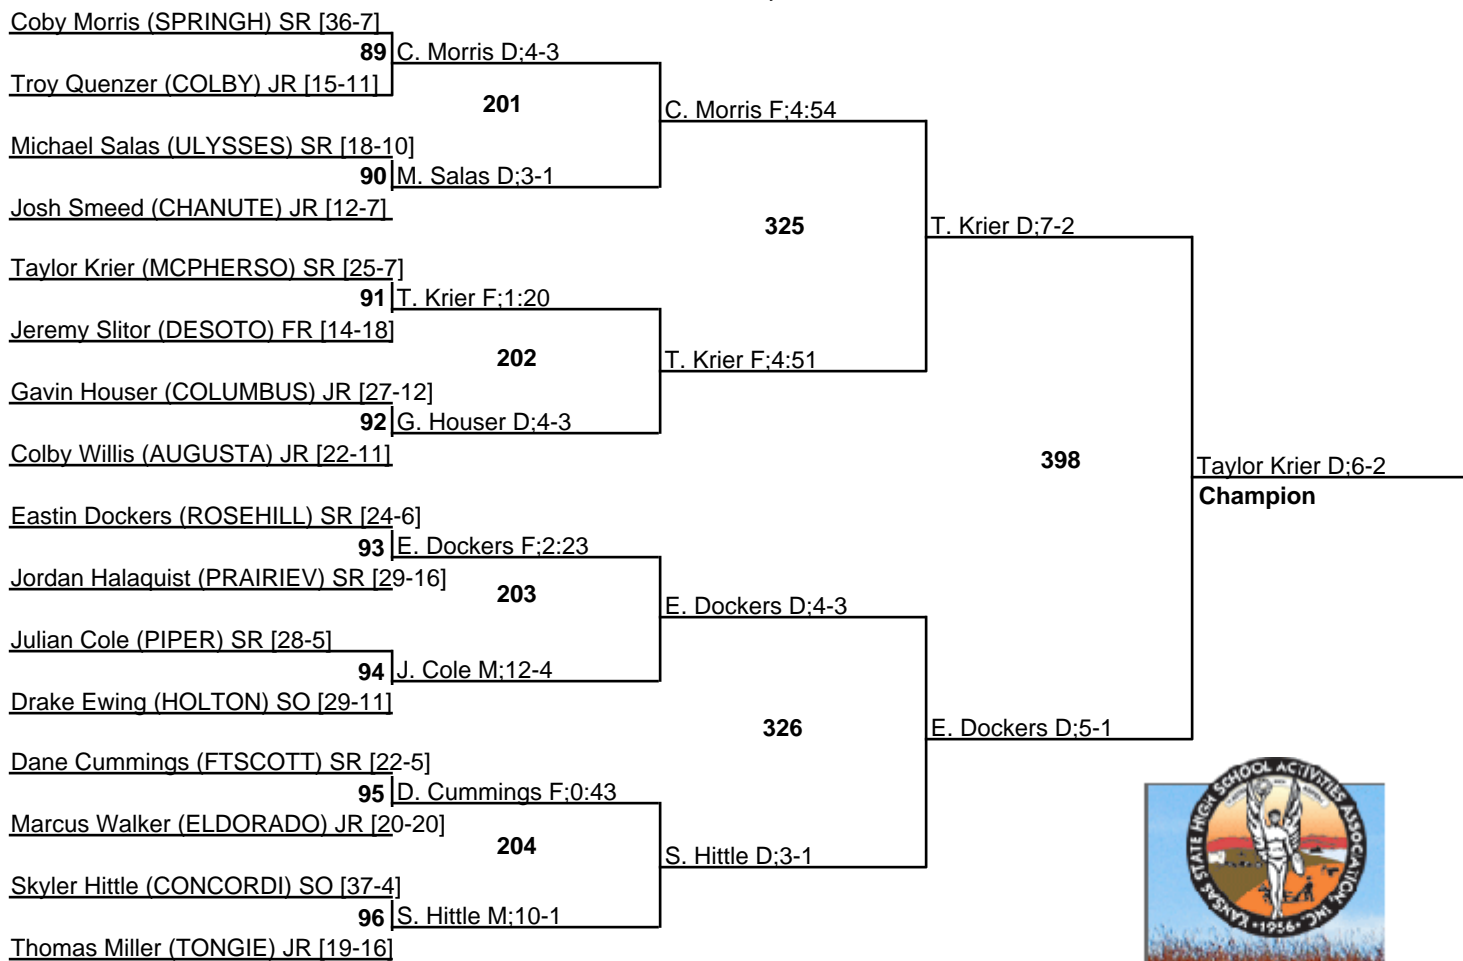

KSHSAA 4A State Tournament

25 February 2012