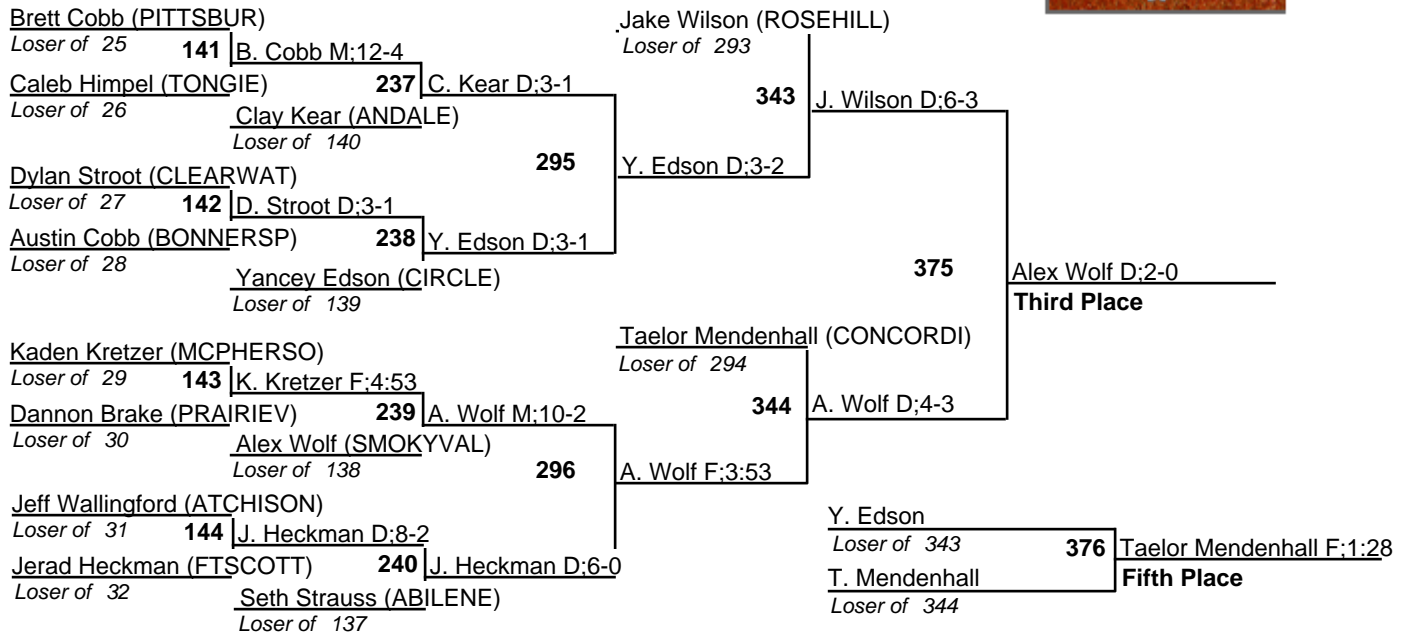

KSHSAA 4A State Tournament

25 February 2012

KSHSAA 4A State Tournament

25 February 2012

KSHSAA 4A State Tournament

25 February 2012

KSHSAA 4A State Tournament

25 February 2012